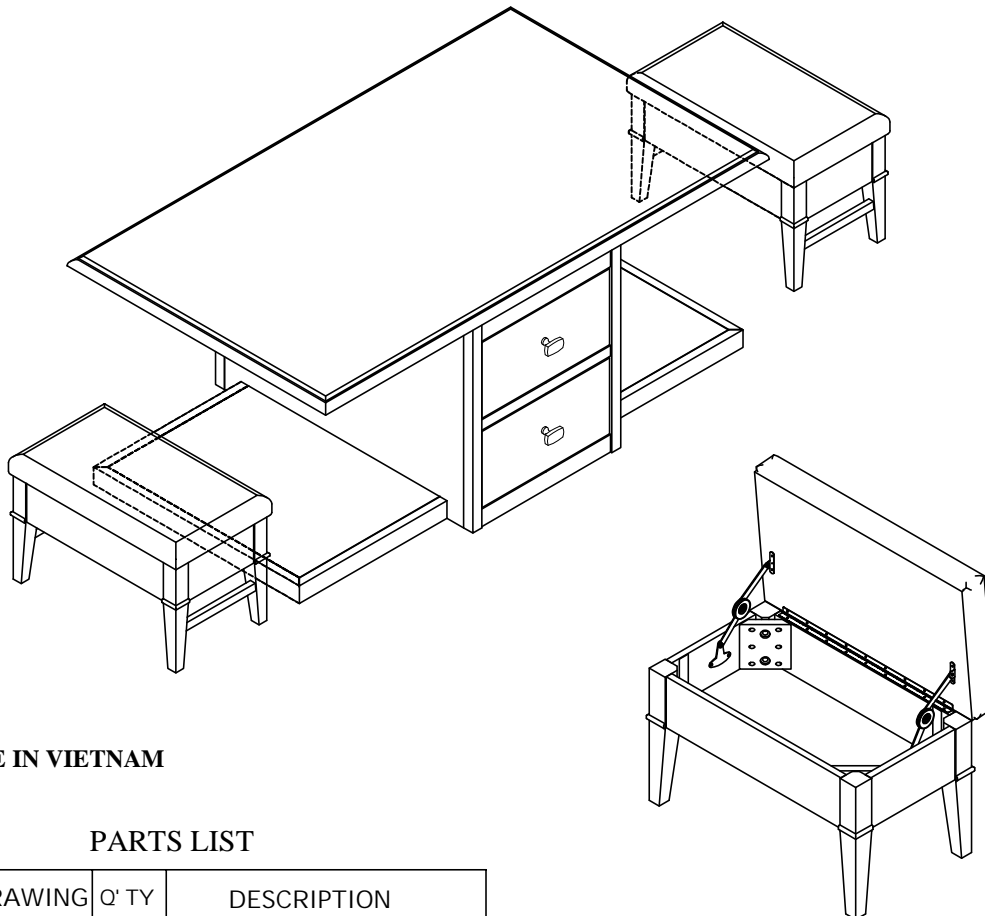

ITEM: 3500-30

COFFEE TABLE W/TWO BENCHES

Thank you for purchasing this quality product. Be sure to check all packing material carefully for small parts which may have come loose inside the carton during shipment. Identify and count all parts and compare with the Parts List below.

MADE IN VIETNAM

PARTS LIST

NO.	DRAWING	Q' TY	DESCRIPTION
1		1	Coffee Table
2		2	Bench