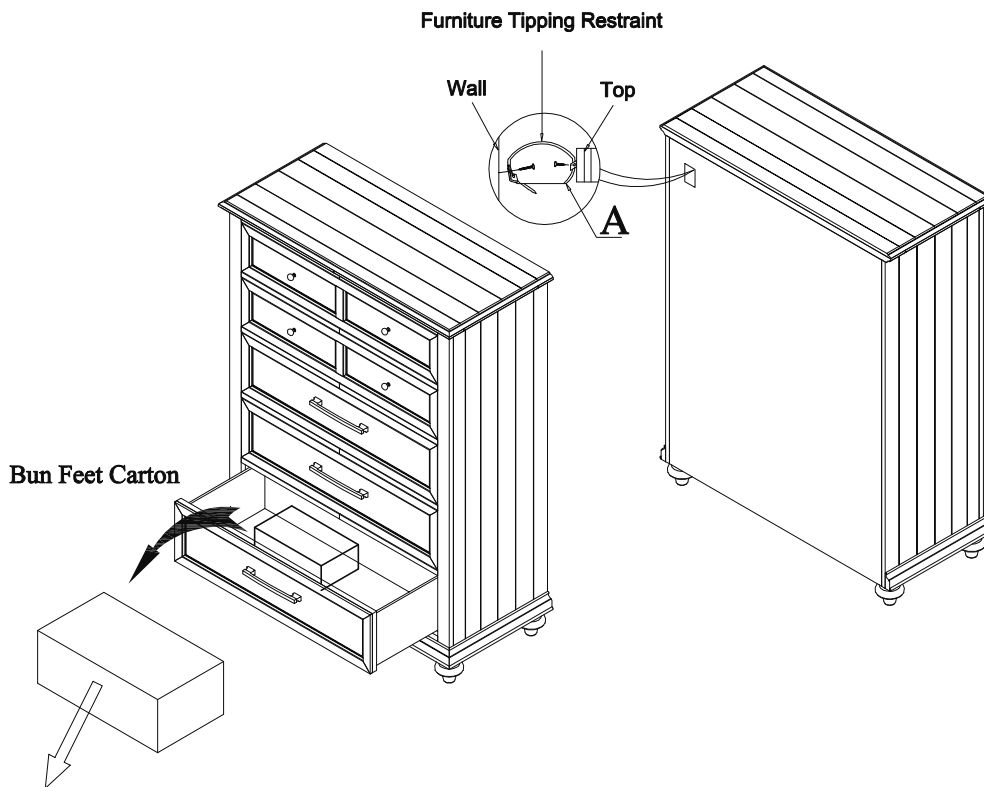

ITEM: 1689-9 CHEST

Thank you for purchasing this quality product. Be sure to check all packing material carefully for small parts which may have come loose inside the carton during shipment. Identify and count all parts and compare with the Parts List below.

MADE IN VIETNAM

PARTS LIST

NO.	DRAWING	QTY	DESCRIPTION
1		4	BUN FEET

A FURNITURE TIPPING RESTRAINT				
Strap	Anchor	Brackets	Screw (Ø8x1")	Screw (Ø8x5/8")
1pc	1pc	2pcs	1pc	1pc