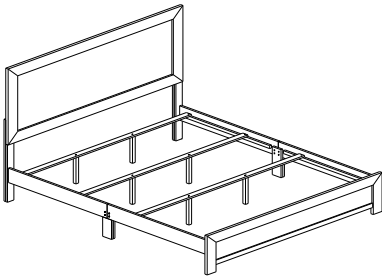

ASSEMBLY INSTRUCTION INSTRUCTIONS D'ASSEMBLAGE

ITEM NO : 1534K-1CK / 1534GYK-1CK / 1534WHK-1CK
CK BED / TRES GRAND LIT CALIFORNIEN
CK HEADBOARD, FOOTBOARD, SIDE RAIL & SLAT

Thank you for purchasing the product. Please take time to read and follow the instruction below. Check that you have all parts and hardware before assembly. Parts apparently missing are often found in the packing materials. If you do not have all the parts listed, have your dealer contact us and they will be sent to you immediately.

Merci d'avoir acheté ce produit. Veuillez lire et suivre les instructions ci-dessous. Vérifiez avant le montage que vous avez toutes les pièces et fixations. Les pièces qui semblent manquer se trouvent souvent dans les matériaux d'emballage. Si vous n'avez pas toutes les pièces de la liste, demandez à votre détaillant et nous vous les enverrons immédiatement.