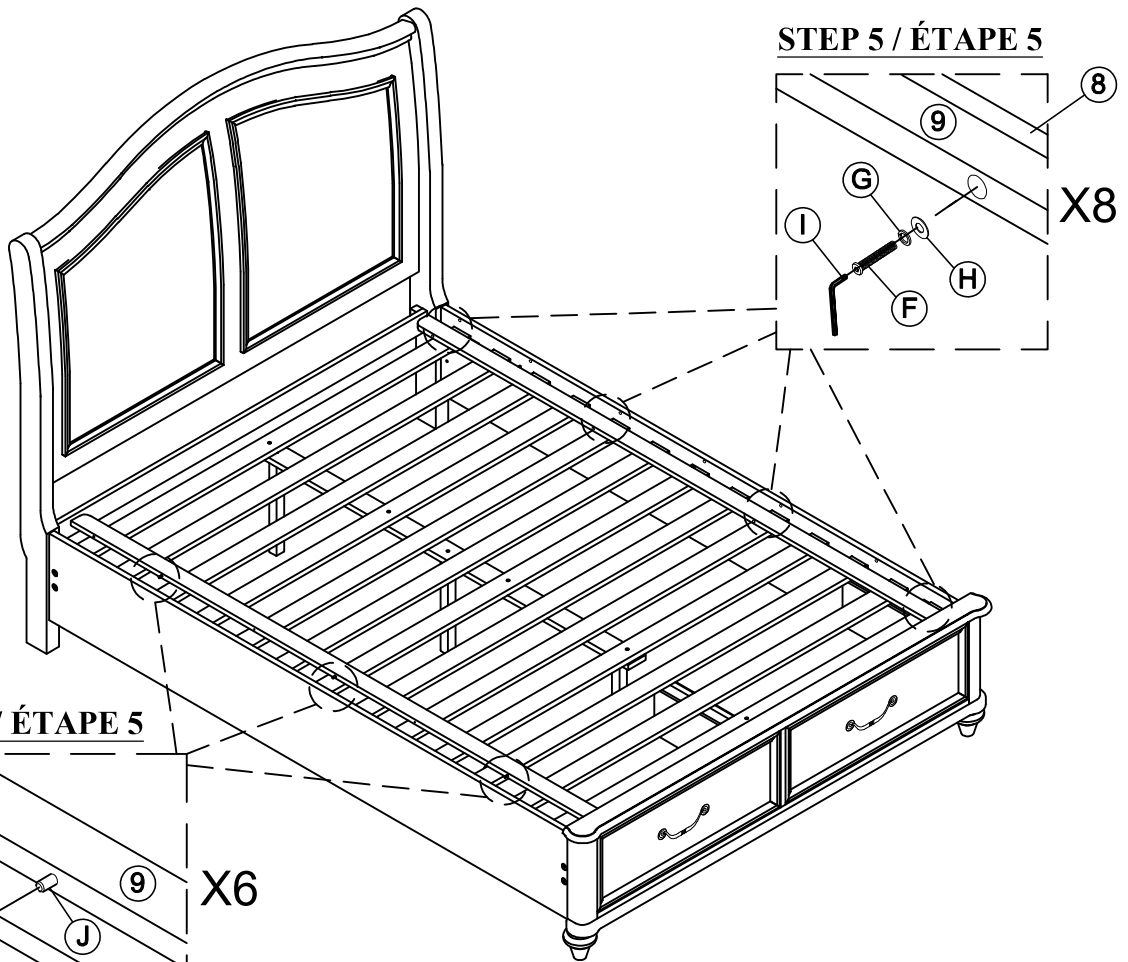

**COMPLETED ASSEMBLY /
ASSEMBLEE COMPLETEE**