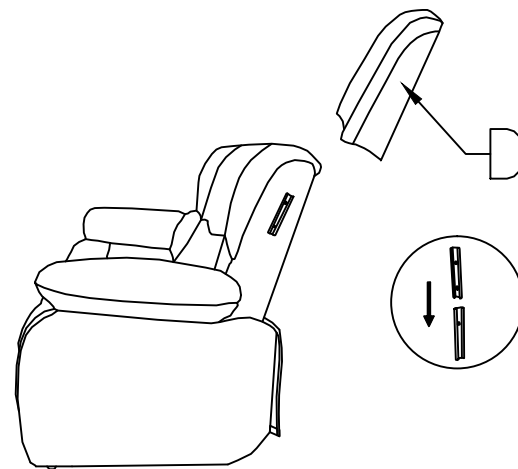

ASSEMBLY INSTRUCTION

9700BRW/BLK/FCP-3 DOUBLE RECLINING SOFA

PART LIST:

A * SEAT 1PC

B * LEFT&RIGHT FACING BACKREST 2PCS

C * MIDDLE FACING BACKREST 1PC

D * LEFT EAR AND RIGHT EAR 2PCS

STEP-1:

STEP-2:

COMPLETED !