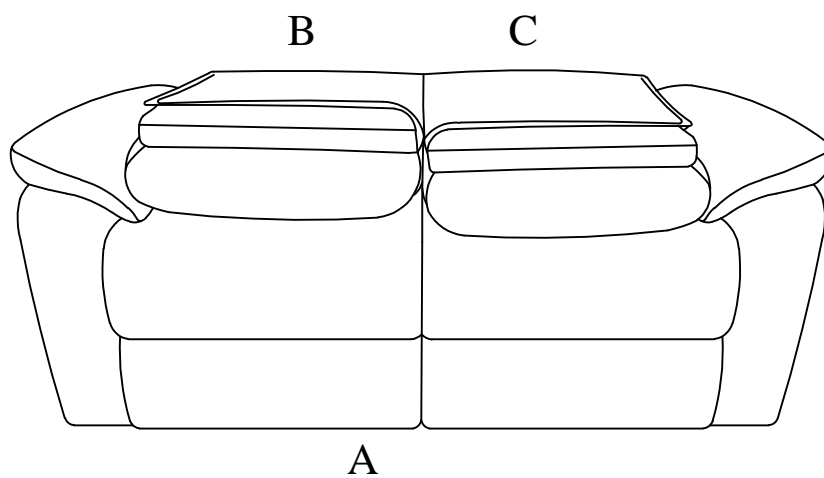

Assembly Instruction

ITEM NO.: 8440GRY-2
Double Reclining Love Seat

Note: Do not use power tools for assembly. Power tools increase the risk of over tightening which lead to splitting or cracking the wood.

Component list

No	Drawing	Qty	Description
A		1	SEAT
B		1	LSF BACK REST
C		1	RSF BACK REST

Step #1

Step #2

Step #3

Pull to recline the chair

Care Instruction for Chenille Furniture:

In order to maintain the original appearance of your Chenille Furniture, please follow below simple care procedures: