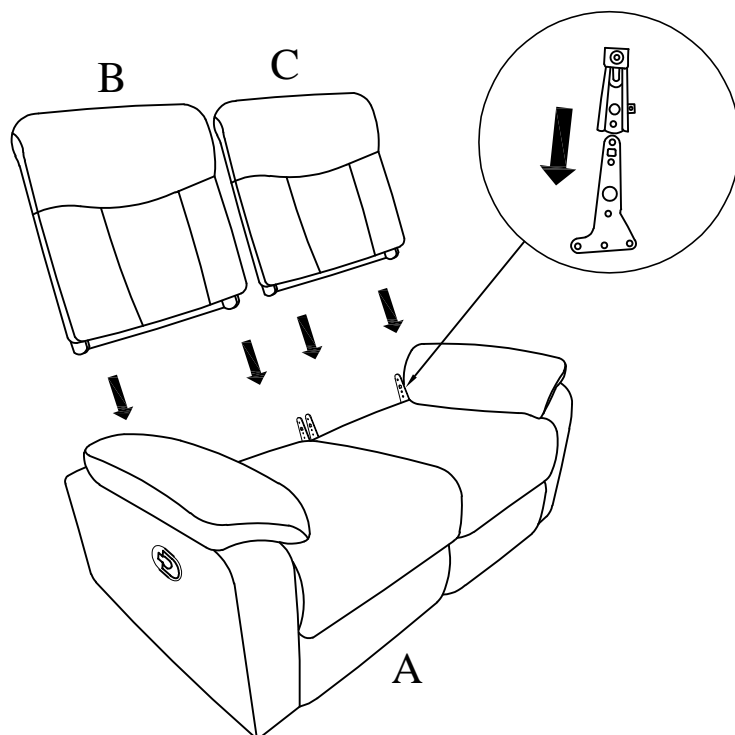

Assembly Instruction

ITEM NO.: 8440GRY-2
Double Reclining Love Seat

Note: Do not use power tools for assembly. Power tools increase the risk of over tightening which lead to splitting or cracking the wood.

Component list

No	Drawing	Qty	Description
A		1	SEAT
B		1	LSF BACK REST
C		1	RSF BACK REST

Step #1

Step #2

Step #3

Pull to recline the chair

Care Instruction for Chenille Furniture:

In order to maintain the original appearance of your Chenille Furniture, please follow below simple care procedures: