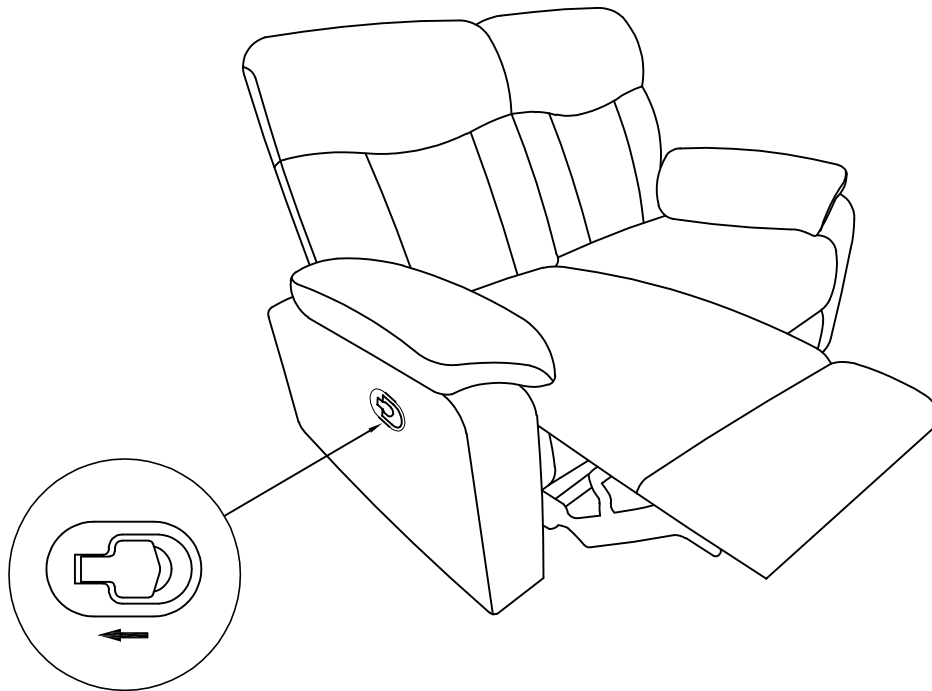

Assembly Instruction

ITEM NO.: 8440GRY-2
Double Reclining Love Seat

Note: Do not use power tools for assembly. Power tools increase the risk of over tightening which lead to splitting or cracking the wood.

Component list

No	Drawing	Qty	Description
A		1	SEAT
B		1	LSF BACK REST
C		1	RSF BACK REST

Step #1

Step #2

Step #3

Pull to recline the chair

Care Instruction for Chenille Furniture:

In order to maintain the original appearance of your Chenille Furniture, please follow below simple care procedures: