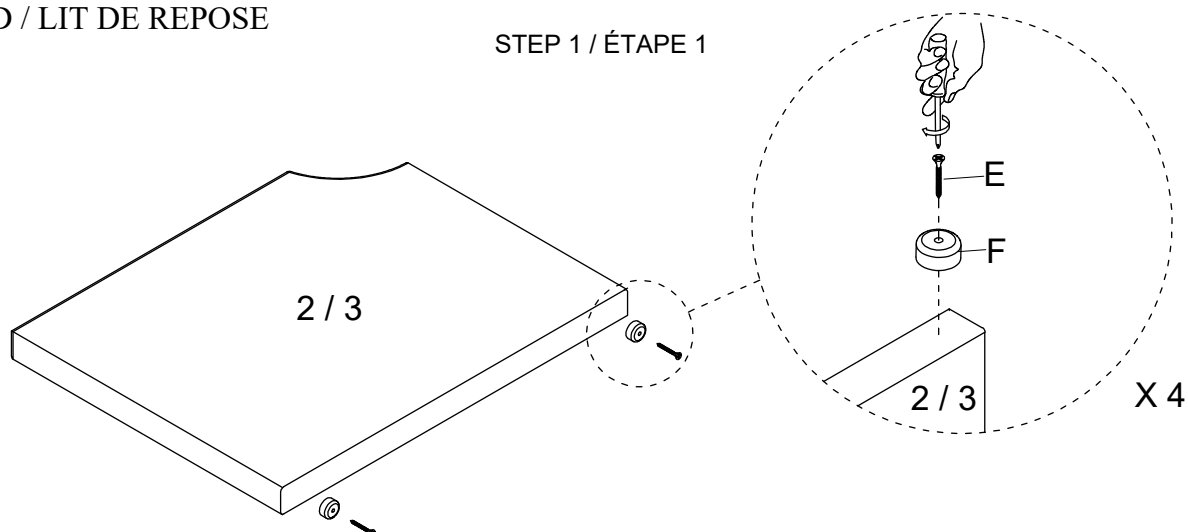

Do not tighten all bolts until completely assembled

Ne pas serrer les boulons jusqu'à ce que le montage soit complètement terminé

DAYBED / LIT DE REPOSE

STEP 1 / ÉTAPE 1