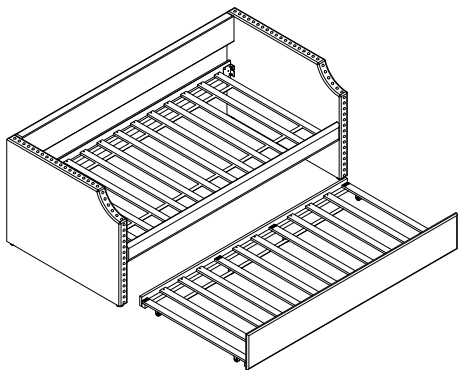

ASSEMBLY INSTRUCTION INSTRUCTION D' ASSEMBLAGE

ITEM NO : 4988BU / 4988DG / 4988LG Daybed with Trundle / Lit de repos avec lit gigogne

Thank you for purchasing this product. Please take time to read and follow the instructions below. Check that you have all parts and hardware before assembly. Parts apparently missing are often found in the packing materials. If you do not have all the parts listed, have your dealer contact us and they will be sent to you immediately.