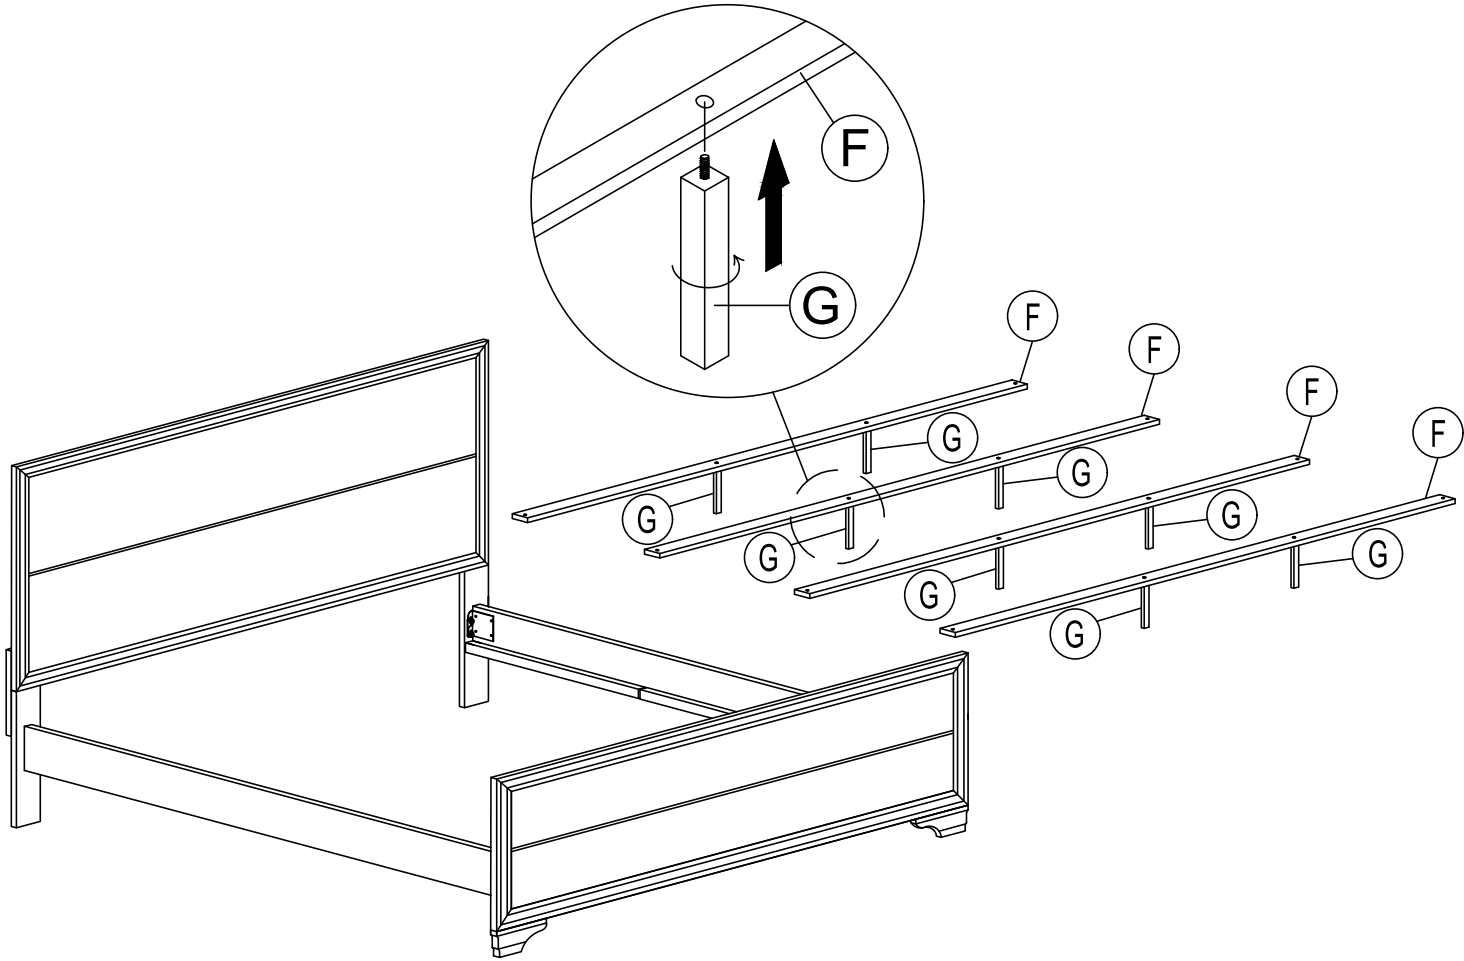

HARDWARE LIST / LISTE DE QUINCAILLERIE				
No.	Descriptions	Size	Sketch	Qty.
H1	JCBC Bolt / Boulon	M6 x 40mm (Blk)		6 Pcs
H2	Spring Washer / Rondelle D' Arrêt	M6 x 6.4 x 1.7mm (Blk)		6 Pcs
H3	Flat Washer / Rondelle Plate	M6 x 19 x 1mm (Blk)		6 Pcs
H4	Allen Key / Clé Allen	M4 (Blk)		1 Pc
H5	P/H Rattan Screw / Vis	32MM		8 Pcs
H6	Allen Key / Clé Allen	M5 (Blk)		1 Pc
H7	JCBC Bolt / Boulon	M8 x 25mm (RB)		8 Pcs
H8	Spring Washer / Rondelle D' Arrêt	M8 x 8.3 x 2.1mm (Blk)		8 Pcs
H9	Flat Washer / Rondelle Plate	M8 x 16 x 1.5mm (Blk)		8 Pcs

* Above Hardware are packed in 1955K-1 for Assembly.

STEP 2 / ÉTAPE 2 :

STEP 1 / ÉTAPE 1 :

OR

Detail-A

COMPLETED ASSEMBLY

Detail-A

STEP 3 / ÉTAPE 3 :