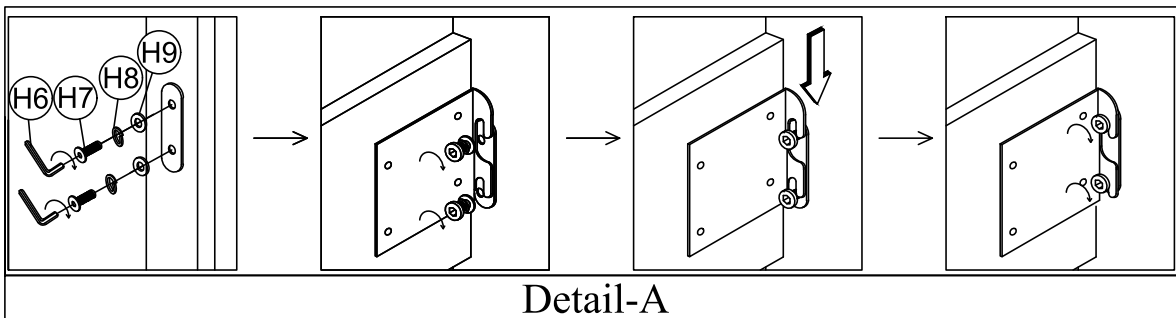

HARDWARE LIST / LISTE DE QUINCAILLERIE				
No.	Descriptions	Size	Sketch	Qty.
H1	JCBC Bolt / Boulon	M6 x 40mm (Blk)		6 Pcs
H2	Spring Washer / Rondelle D' Arrêt	M6 x 6.4 x 1.7mm (Blk)		6 Pcs
H3	Flat Washer / Rondelle Plate	M6 x 19 x 1mm (Blk)		6 Pcs
H4	Allen Key / Clé Allen	M4 (Blk)		1 Pc
H5	P/H Rattan Screw / Vis	32MM		8 Pcs
H6	Allen Key / Clé Allen	M5 (Blk)		1 Pc
H7	JCBC Bolt / Boulon	M8 x 25mm (RB)		8 Pcs
H8	Spring Washer / Rondelle D' Arrêt	M8 x 8.3 x 2.1mm (Blk)		8 Pcs
H9	Flat Washer / Rondelle Plate	M8 x 16 x 1.5mm (Blk)		8 Pcs

* Above Hardware are packed in 1955K-1 for Assembly.

STEP 2 / ÉTAPE 2 :

STEP 1 / ÉTAPE 1 :

OR

Detail-A

COMPLETED ASSEMBLY

Detail-A

STEP 3 / ÉTAPE 3 :