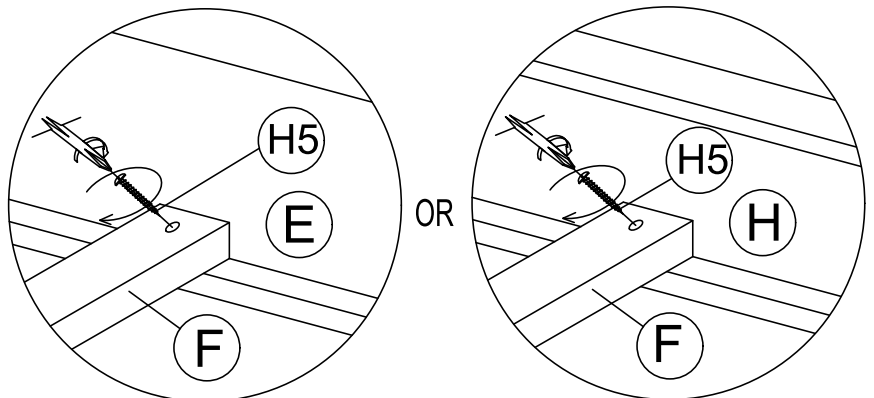

STEP 4 / ÉTAPE 4 :