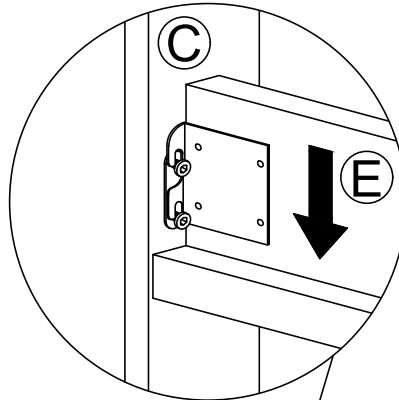

STEP 2 / ÉTAPE 2 :

STEP 1 / ÉTAPE 1 :